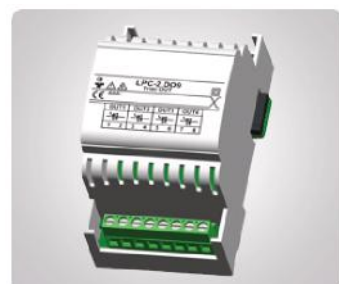

Light controllers

Guestroom lighting control is more than just being able to turn lights on and off. Lighting control encompasses everything from basic energy savings to creating memorable guest experiences.