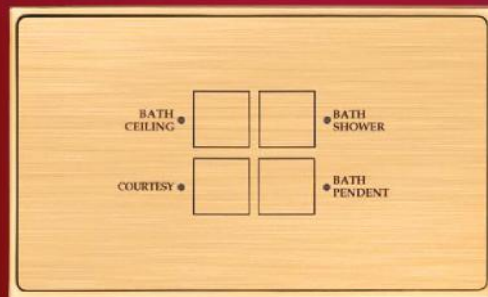

## Room Management System

### Guest Comfort

Create a comfortable, inviting environment that allows guests to better appreciate their room.

Bedside panel provides convenient access to environmental controls, lighting, drapes, alarm clock, digital radio, and other amenity controls.